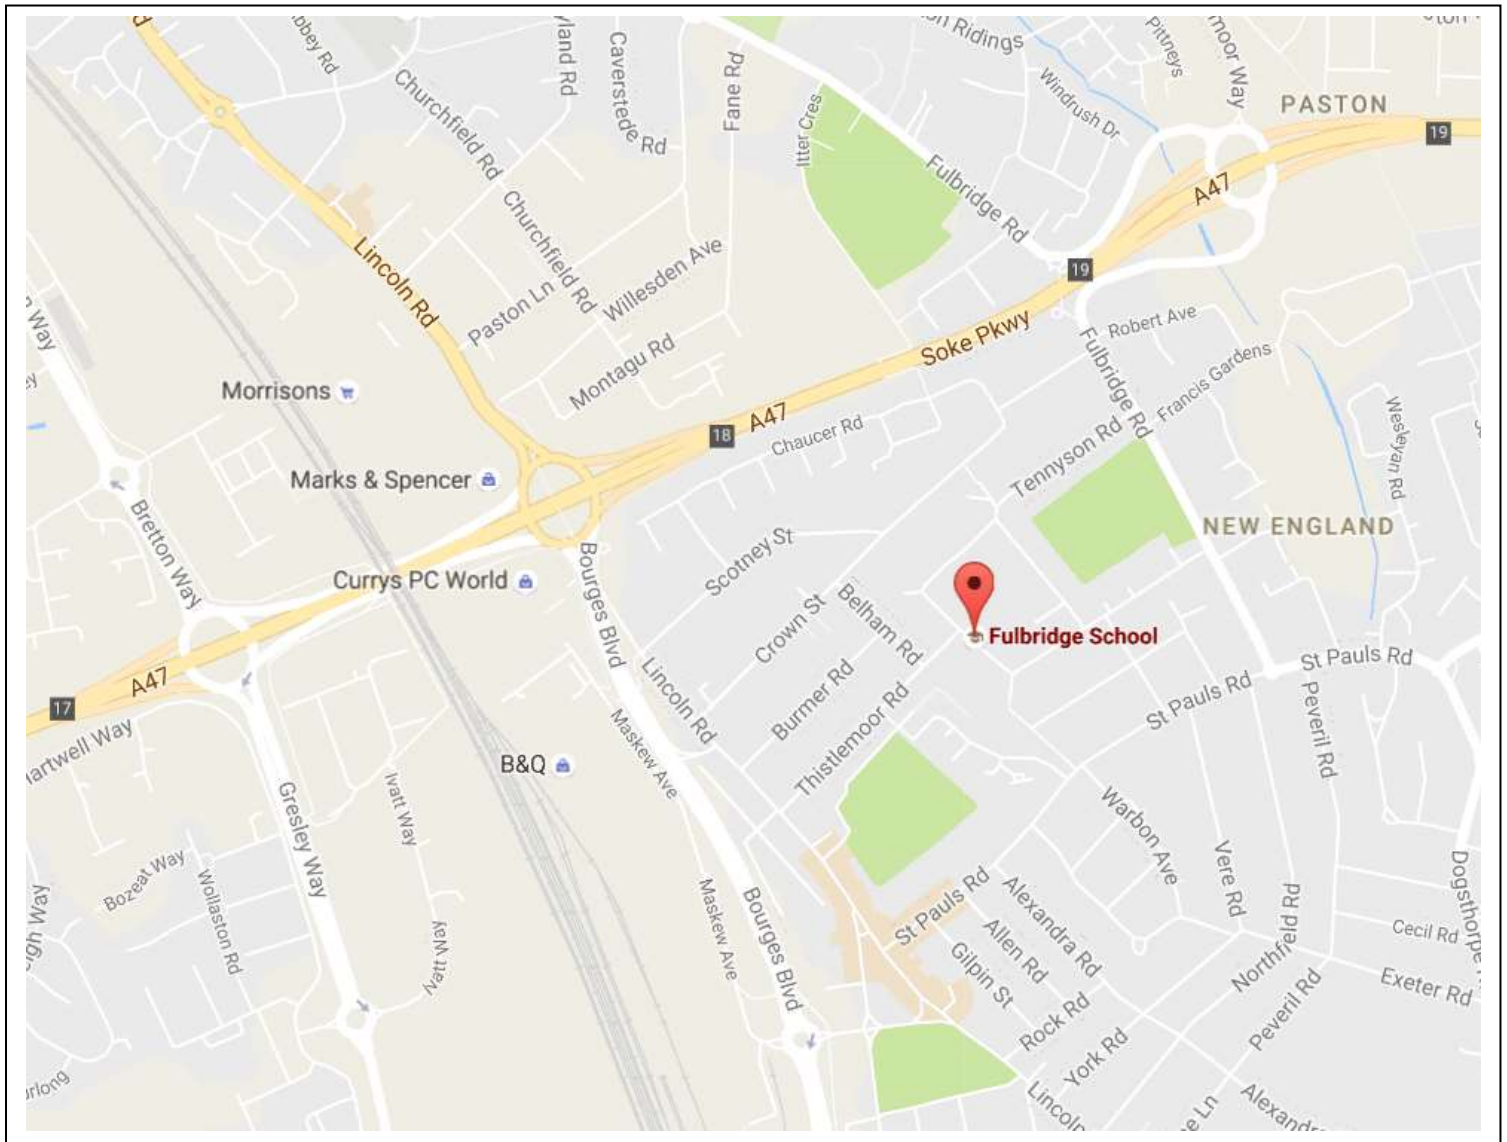

## Directions to The Fulbridge Academy

Open Evening on Thursday 8 December 2016 at The Fulbridge Academy between 6.00 pm and 7.00 pm.

Address: The Fulbridge Academy  
Keeton Rd,  
Peterborough  
PE1 3JQ  
Tel: 01733 566990

The Open Evening will be held in The Lodge (illustrated to the right).

Please park in the staff car park located on Wilberforce Road and follow the footpath by the football pitch.